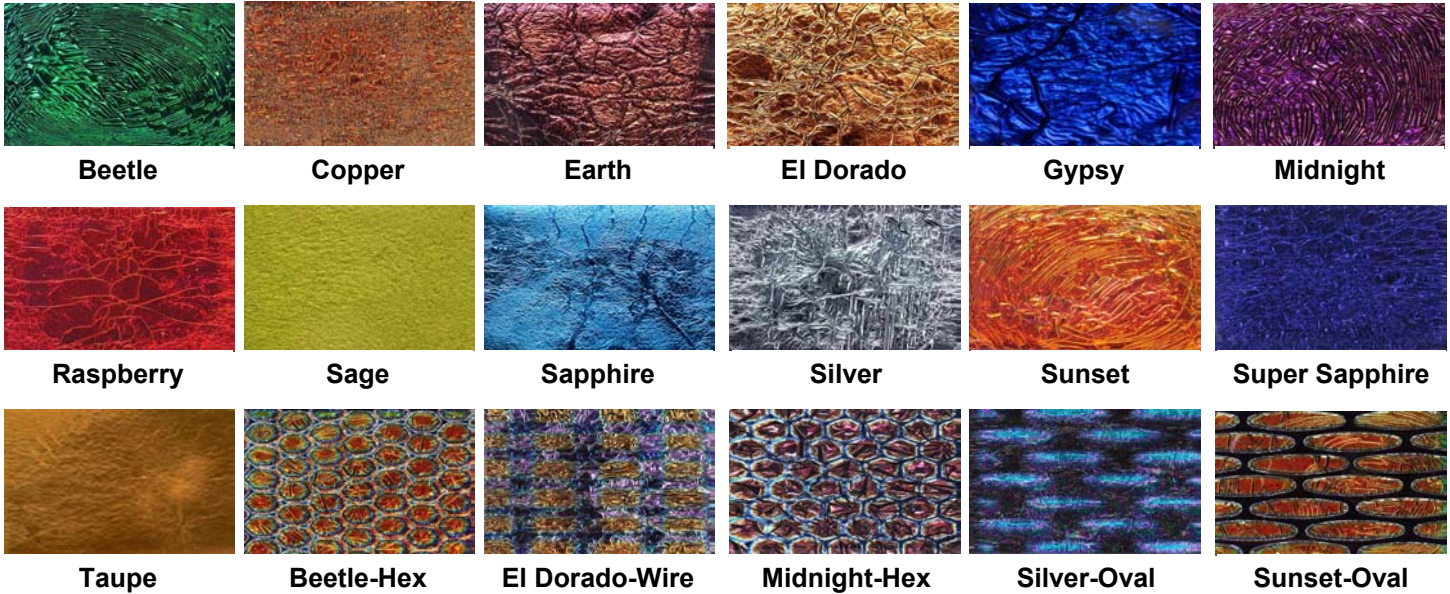

# Dichroic Art Glass

## Colors

## Sizes

- 2x2
- 4x4
- 6x6
- 12x12
- 12x.5 Strips

## Paks

- 2x2 Pak
- 4x4 Pak
- 6x6 Pak
- 12x.5 Strips/4 pak
- 12x.5 Strips/6 pak

Note: Finished color may vary, due to experience of glass artist.